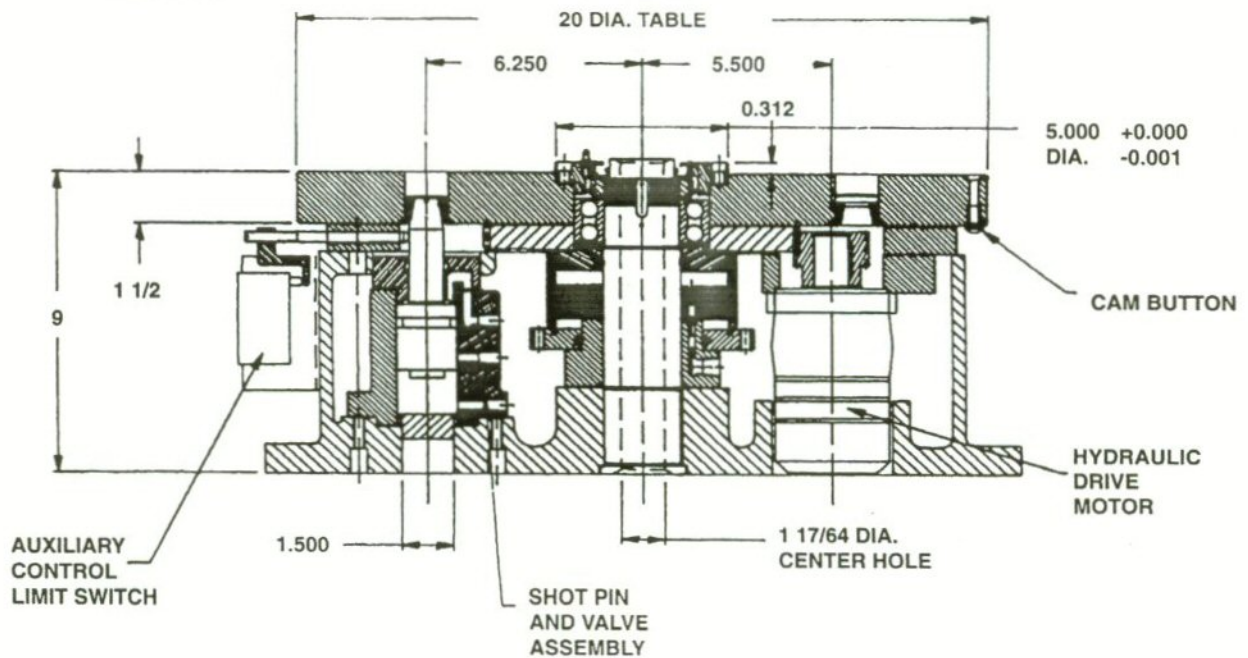

# MODEL 20-20V-200

MADE IN U.S.A.

**GH** GRAHAM HYDRAULICS

Division of PSC Corp.

667 South 31st Street • Louisville, Kentucky 40211

(502) 772-3641 • (800) 544-7773 • Fax (502) 778-5017 • (800) 221-2133

Website: [www.ThomasRegister.com/graham-fallscity](http://www.ThomasRegister.com/graham-fallscity)