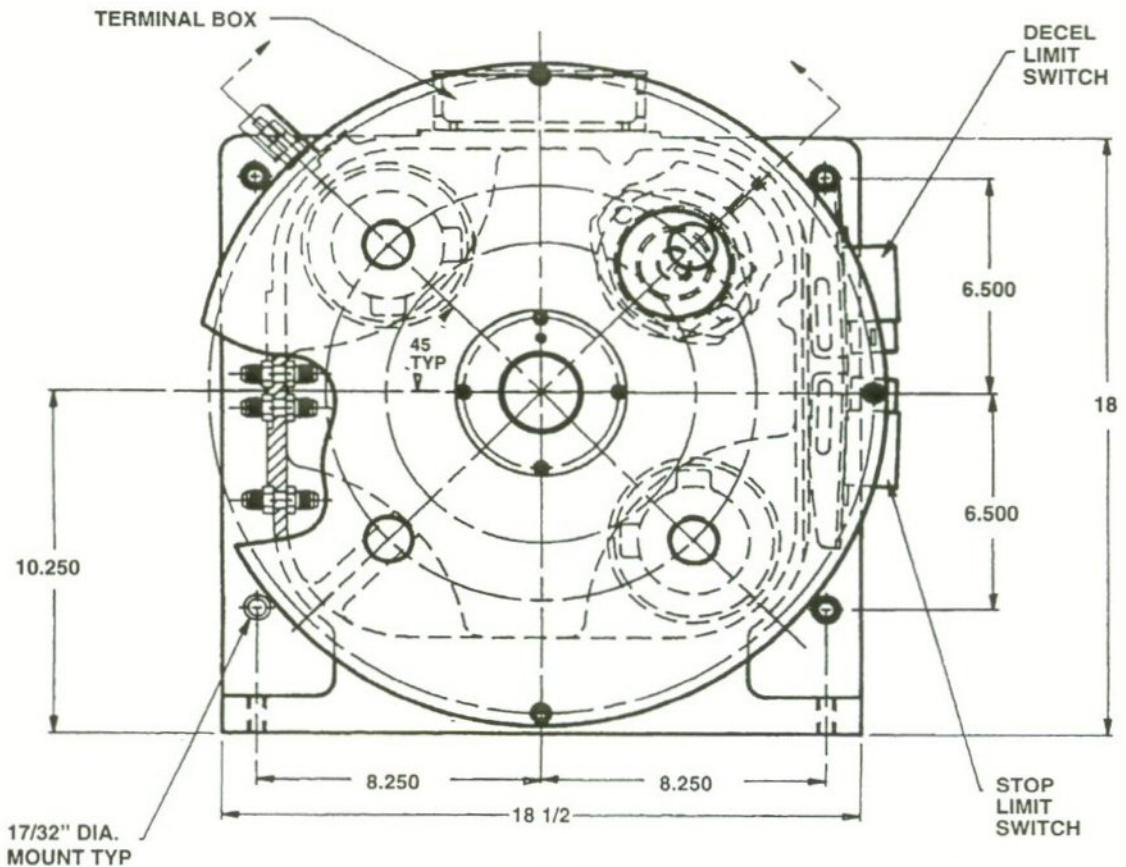

# MODEL 20-20V-200

MADE IN U.S.A.

**GH** GRAHAM HYDRAULICS

Division of PSC Corp.

667 South 31st Street • Louisville, Kentucky 40211

(502) 772-3641 • (800) 544-7773 • Fax (502) 778-5017 • (800) 221-2133

Website: [www.ThomasRegister.com/graham-fallscity](http://www.ThomasRegister.com/graham-fallscity)